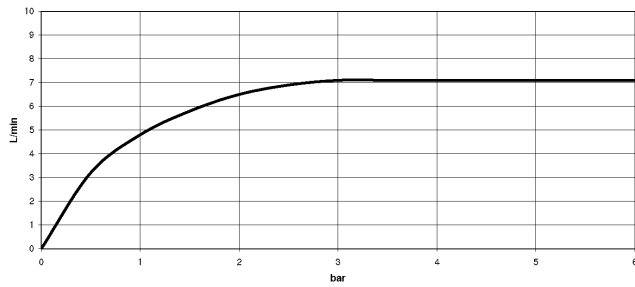

Can only be combined with 33826790, 32800790, 33826888, 32815888, 20815892, 33826875.

Intrinsic protection against back flow.

	Chrome	27 789 970-00
	Brushed Platinum	27 789 970-06
	Platinum	27 789 970-08
	Dark Chrome	27 789 970-19
	Brushed Chrome	27 789 970-93
	Brushed Dark Platinum	27 789 970-99

TARA Single-lever mixer with profi spray set - Chrome

ST 110 109 1888

mm [inches]
M 1:10

Flow rate chart

Certificates

LGA_18901.

LGA_28304.

Belgaqua_22_277_2
7_3.