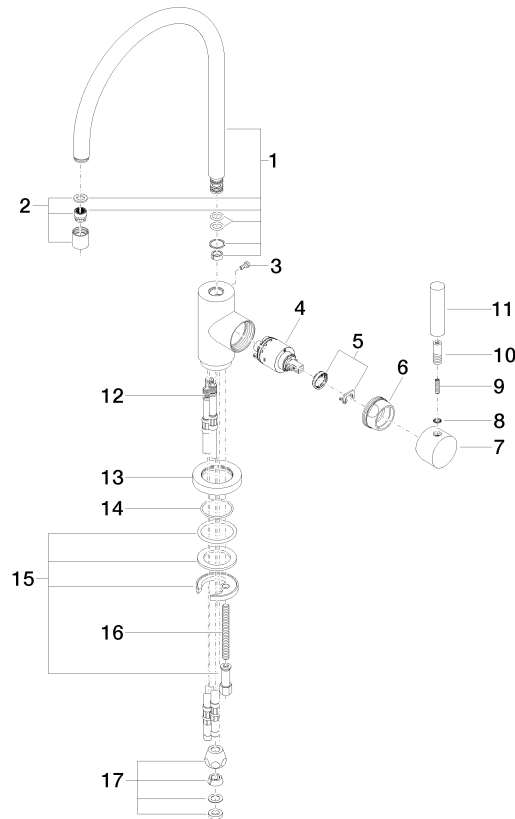

TARA Single-lever mixer with profi spray set - Chrome

ST 110 109 1888

TARA Single-lever mixer with profi spray set - Chrome

ST 110 109 1888

- 235mm projection
- pivotable spout 360°
- air-enriched flow
- height of mixer 400 mm
- height up to aerator 230 mm
- single-lever mixer hole diameter 35mm
- max. flow 7 l/min at 3 bar flow pressure
- lead-free
- WRAS 1705020
- This product can help a building meet the requirements of Green Building Rating Systems, e.g. LEED®, BREEAM®, DGNB

TARA Single-lever mixer with profi spray set - Chrome

ST 110 109 1888

Spare parts list

No.	Item Number	Name	Quantity used	Delivery time
1	90 28 22 049 02-00	spout	1	10
2	90 23 01 028 03-00	aerator	1	10
3	09 30 30 054 90	screw	1	2
4	90 15 05 065 00 90	cartridge	1	2
5	90 28 10 148 00 90	accessories	1	2
6	09 24 04 107-00	nut	1	10
7	90 20 88 040 00-00	handle	1	10
8	90 30 11 032 00 90	disc	1	2
9	09 31 11 010 90	pin	1	2
10	90 24 04 048 00-00	nipple	1	10
11	11 170 880-00	handle	1	10
12	04 30 04 064 00 90	hose	3	60
13	09 28 10 055-00	rosette	1	10
14	09 14 10 034 90	seal	1	2
15	04 30 11 038 00 90	fixing set	1	2
16	09 31 11 011 90	pin	1	2
17	90 23 30 040 00-00	threaded connector	1	10