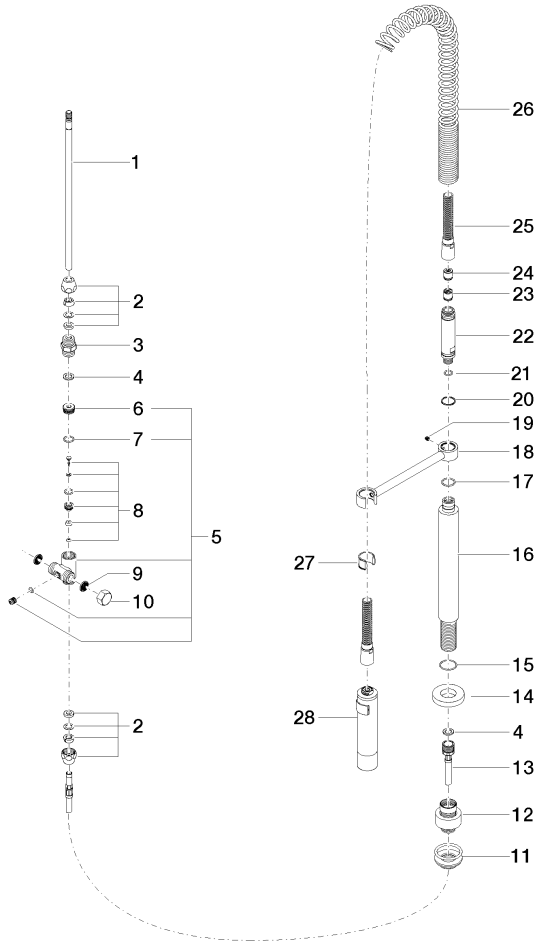

TARA Single-lever mixer with profi spray set - Chrome

ST 110 109 1888

mm [inches]
M 1:10

Flow rate chart

Certificates

LGA_18901.

LGA_28304.

Belgaqua_22_277_2
7_3.

TARA Single-lever mixer with profi spray set - Chrome

ST 110 109 1888

TARA Single-lever mixer with profi spray set - Chrome

ST 110 109 1888

Spare parts list

No.	Item Number	Name	Quantity used	Delivery time
1	04 24 02 046 01-07	pipe	1	10
2	90 23 30 040 00-00	threaded connector	2	10
3	90 24 03 168 00 90	nipple	1	2
4	90 14 20 002 00 90	seal	2	2
5	90 17 09 046 10 90	diverter	1	2
6	09 24 04 112 10 90	nipple	1	2
7	90 14 10 033 00 90	seal	1	2
8	90 21 10 031 10 90	diverter	1	2
9	09 23 01 039 90	sieve	2	2
10	04 21 02 006 00 92	cap	1	2
11	04 23 10 004 03 90	fixing set	1	2
12	12 780 970 90	Extension set -	1	60
13	09 30 04 067 90	hose	1	2
14	09 28 10 064-00	rosette	1	10
15	09 14 10 120 90	seal	1	2
16	09 11 10 066 10-00	connection	1	60
17	09 14 10 031 90	seal	1	2
18	04 17 20 014 00-00	holder	1	10
19	09 31 11 049 90	pin	1	2
20	09 14 15 012 90	ring	1	2
21	09 14 10 003 90	seal	1	2
22	09 30 01 067 10-00	adaptor	1	10
23	90 23 01 141 00 90	back-flow preventer	1	2
24	09 23 01 046 90	back-flow preventer	1	2
25	90 30 02 065 00-00	hose	1	10
26	09 16 02 034 90	spring	1	2
27	90 18 40 035 00 90	sleeve	1	2
28	04 12 11 094 10-00	shower	1	10

TARA Single-lever mixer with profi spray set - Chrome

ST 110 109 1888

TARA Single-lever mixer with profi spray set - Chrome

ST 110 109 1888

- 235mm projection
- pivotable spout 360°
- air-enriched flow
- height of mixer 400 mm
- height up to aerator 230 mm
- single-lever mixer hole diameter 35mm
- max. flow 7 l/min at 3 bar flow pressure
- lead-free
- WRAS 1705020
- This product can help a building meet the requirements of Green Building Rating Systems, e.g. LEED®, BREEAM®, DGNB